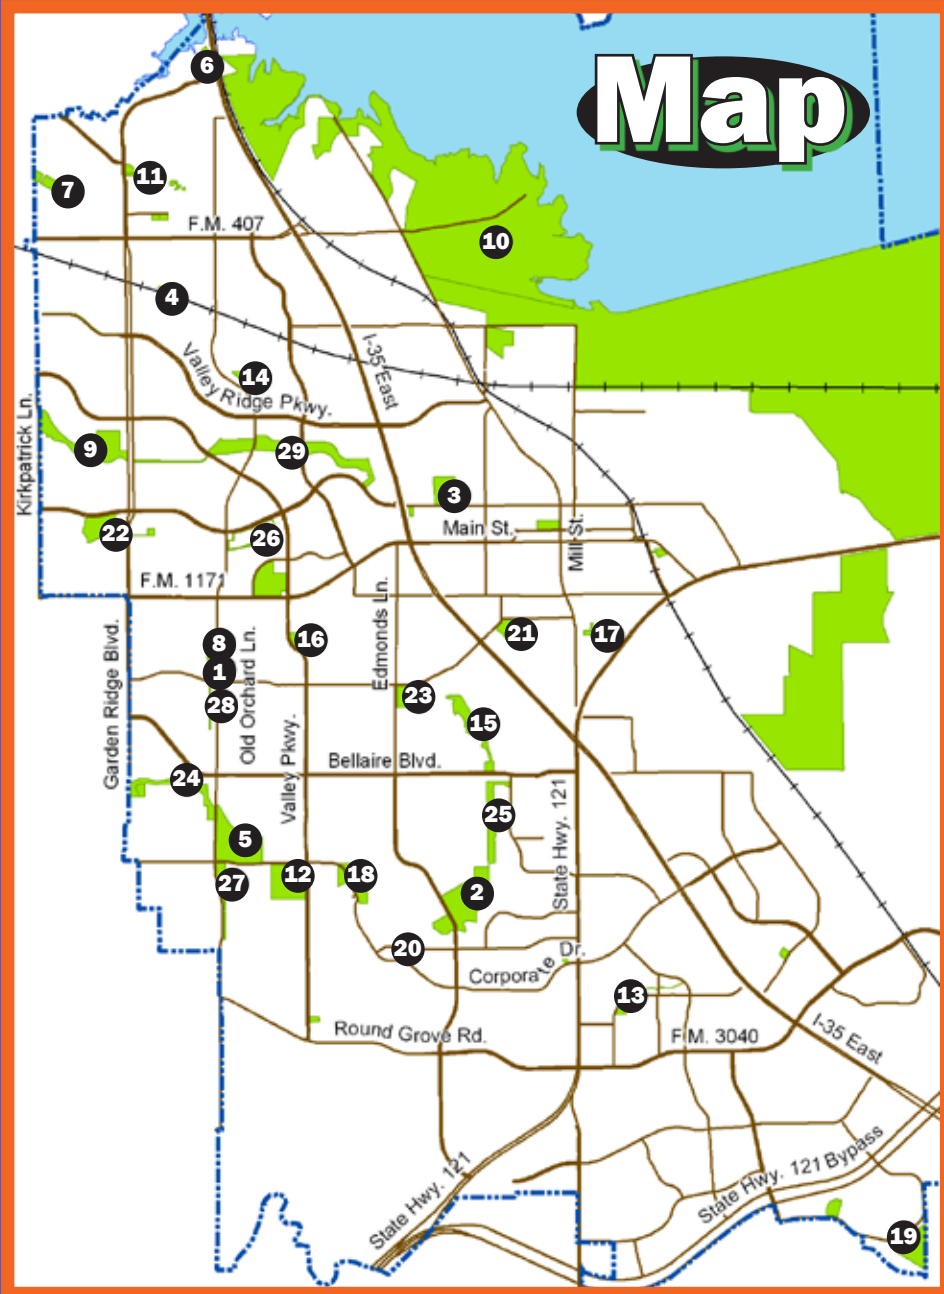

Facilities & Parks

PARKS

- | | |
|--|--------------------------------|
| 1 Austin Kent Ellis Park | 810 S. Old Orchard & Fox |
| 2 Central Park | 1899 S. Edmonds & Willow Oak |
| 3 College St. Park/Pool | 535 W. College & Degan |
| 4 Daffodil Park | 1362 Daffodil |
| 5 Hedrick Estates | Timber Creek Trail |
| 6 Highland Lakes Park | SpentRock & BaileyBrooke |
| 7 Highlands Park | 1936 Big Sky & Electric |
| 8 Iris Lane Park | 1303 Iris Lane & Carnation |
| 9 L.L. Woods Park | 1000 Arbor Way & Century Oaks |
| 10 Lake Park | 100 E. Lake Park Road & Mill |
| 11 Meadowlake Park | 1430 Brazos & Garden |
| 12 Memorial Park | 1950 S. Valley Parkway |
| 13 Oakbend Park | Oakbend & Forestbrook |
| 14 Orchard Valley Park | 1133 Brittany |
| 15 Raidon-Lake Cities Park | 800 Foxwood Pl. Foxcreek |
| 16 Sun Valley Park/Pool | 801 S. Valley Pkwy. & Idlewild |
| 17 Sycamore Park | 700 Hembry & Birch |
| 18 Valley Vista Park | Corporate Drive |
| 19 Vista Ridge Athletic Complex | 2950 Lake Vista Drive |
| 20 Willowgrove Park | 945 S. Corporate |

LOCATION

JOINT-USE PARKS

- | | |
|--------------------------------------|------------------------------|
| 21 Central Elementary Park | 400 High School Drive & Fox |
| 22 Degan Elementary Park | 1680 College Pkwy. & Abilene |
| 23 Lakeland Elem. Rotary Park | 800 Fox & Edmonds |

LOCATION

GREEN BELT PARKS

- | | |
|------------------------------|--------------------------------|
| 24 Creekview Park | 1806 Old Orchard |
| 25 Fox Creek | Bellaire & Fox Creek |
| 26 Hidden Creek Trail | Old Orchard to College Parkway |
| 27 Old Orchard | Old Orchard & Corporate Drive |
| 28 Sylvan Creek | Sylvan & Fox Avenue |
| 29 Valley Ridge | Prairie Creek |